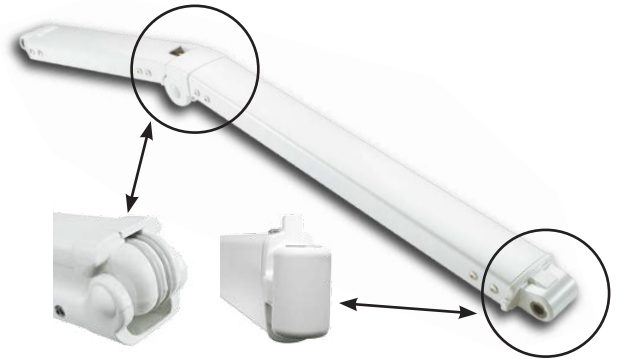

For even more flexibility, Triumph can be mounted on a wall, soffit or roof in order to maximize vertical height when desired.

## TECHNICAL SPECIFICATIONS

Width	15' 9" - 30' (1/4" increments)
Projections	13' 5", 14' 3", 15' 1", 15' 11"
Operation	Motorized only
Torsion bar	50mm x 50mm, Galvanized Steel - Polyester Powder Coated
Mounting options	Wall, soffit (upcharge), or roof
Warranty	Limited Lifetime Frame Warranty
Roller Tube	85mm, Galvanized Steel
Frame Colors	White, Sand, Charcoal
Drop valance (optional)	Motorized or manual, up to 24" widths on projections up to 15' 1"
Unit Profile with hood	12" high x 12" deep
Unit Profile without hood	11" high x 10" deep

Triumph is available in 3 standard colors to complement the look of your home for maximum curb appeal.

Wall mount

Drop valance

TRIUMPH ROOF MOUNT

TRIUMPH RETRACTED