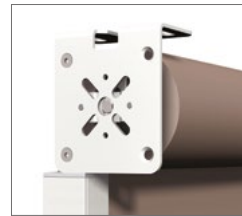

SCREENY 110 GPZ UNICA CABRIO S33

RAL STANDARD

9010 WHITE

9006 ALUMINIUM

1013 OFF WHITE

Installazione a soffitto
Ceiling installation
Installation au plafond
Deckenmontage

Installazione a parete
Wall installation
Installation au mur
Wandmontage