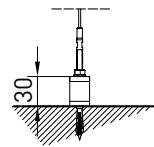

Supporto pavimento - Floor support - Support sol - Bodenbefestigung