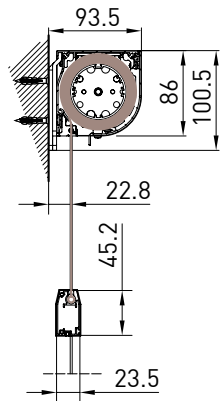

SCREENY 85 GC S S07

Montaggio a parete - Wall installation - Installation au mur - Wandmontage

TONDO - ROUND
A-A