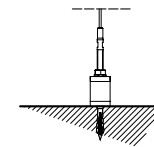

Supporto pavimento - Floor support - Support sol - Bodenbefestigung