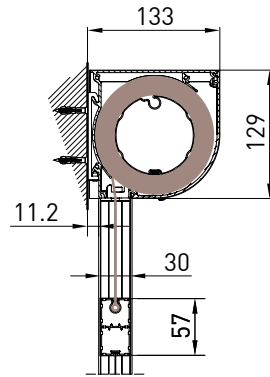

SCREENY 130 GPZ UNICA S41- VERSIONE GPZ C

Montaggio a Parete / Wall installation / Installation au mur / Wandmontage

TONDO - ROUND
A-A