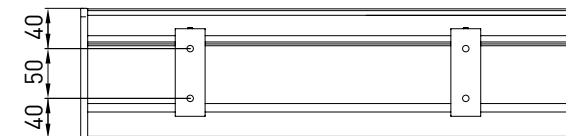

vista dall'alto - top view