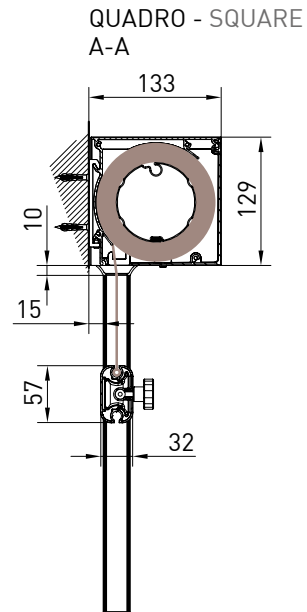

Montaggio a Parete / Wall installation / Installation au mur / Wandmontage