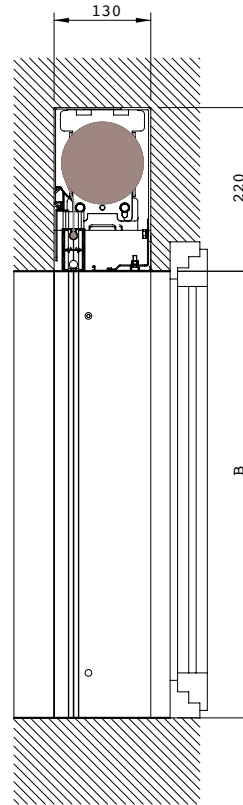

114 SCREENY BOX 130 S90

vista posteriore - rear view

c - c

D - D

Staffa parete-soffitto / Wall-ceiling mounting bracket / Support mur-plafond / Wand-decken konsole