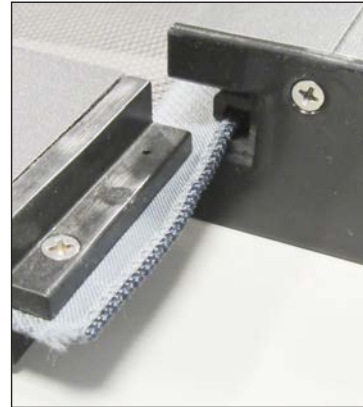

FABRIC GUIDANCE OPTIONS:

Standard Track Rail

U-shaped track rail with bottom hem bar end cap designed to move up and down inside the track opening.

Cable

Wire top attachment to bracket or cassette guided through bottom hem bar end cap with optional attachments at the bottom.

Zip Track Rails

Fabric with welded side edge zipper offers a captured edge for fabric side retention and bottom hem bar end into a U shaped track with insert.

Rod

Stainless steel solid rod guidance with attachment to bracket or cassette guided through bottom hem bar end cap.

Free Hanging/No guidance

option with external bottom hem bar profile or concealed weight bar in fabric pocket without cable, track rail, or rod guidance assistance.

Recessed Zip Track Rails

Inner and outer tracks are recessed into wall or columns and hidden from view upon final construction and installation.