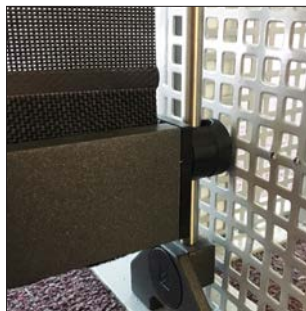

Hundreds of fabrics are available to choose from. The most popular selections include:

- Screen Mesh from Textilene, Phifer, Mermet, Ferrari, or Awntex (seams can be configured horizontally as required)
- Solid Fabric from Sunbrella Acrylic (vertical seam placement)
- Blackout Fabric
- Clear Vinyl Integration (limited operating temperature range)

FABRIC GUIDANCE OPTIONS:

Standard Track Rail

U-shaped track rail with bottom hem bar end cap designed to move up and down inside the track opening.

Cable

Wire top attachment to bracket or cassette guided through bottom hem bar end cap with optional attachments at the bottom.

Zip Track Rails

Fabric with welded side edge zipper offers a captured edge for fabric side retention and bottom hem bar end into a U shaped track with insert.

Rod

Stainless steel solid rod guidance with attachment to bracket or cassette guided through bottom hem bar end cap.

Free Hanging/No guidance

option with external bottom hem bar profile or concealed weight bar in fabric pocket without cable, track rail, or rod guidance assistance.

Recessed Zip Track Rails

Inner and outer tracks are recessed into wall or columns and hidden from view upon final construction and installation.