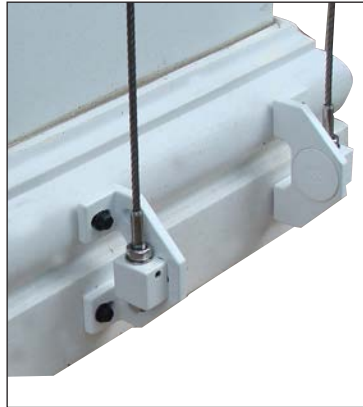

FABRIC GUIDANCE OPTIONS:

Standard Track Rail

U-shaped track rail with bottom hem bar end cap designed to move up and down inside the track opening.

Cable

Wire top attachment to bracket or cassette guided through bottom hem bar end cap with optional attachments at the bottom.

Zip Track Rails

Fabric with welded side edge zipper offers a captured edge for fabric side retention and bottom hem bar end into a U shaped track with insert.

Rod

Stainless steel solid rod guidance with attachment to bracket or cassette guided through bottom hem bar end cap.

Free Hanging/No guidance

option with external bottom hem bar profile or concealed weight bar in fabric pocket without cable, track rail, or rod guidance assistance.

Recessed Zip Track Rails

Inner and outer tracks are recessed into wall or columns and hidden from view upon final construction and installation.