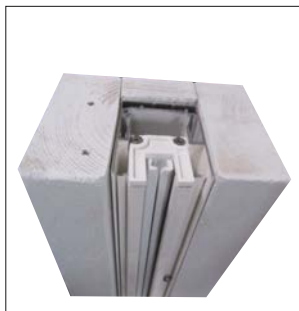

FABRIC GUIDANCE OPTIONS:

Standard Track Rail

U-shaped track rail with bottom hem bar end cap designed to move up and down inside the track opening.

Cable

Wire top attachment to bracket or cassette guided through bottom hem bar end cap with optional attachments at the bottom.

Zip Track Rails

Fabric with welded side edge zipper offers a captured edge for fabric side retention and bottom hem bar end into a U shaped track with insert.

Rod

Stainless steel solid rod guidance with attachment to bracket or cassette guided through bottom hem bar end cap.

Free Hanging/No guidance

option with external bottom hem bar profile or concealed weight bar in fabric pocket without cable, track rail, or rod guidance assistance.

Recessed Zip Track Rails

Inner and outer tracks are recessed into wall or columns and hidden from view upon final construction and installation.