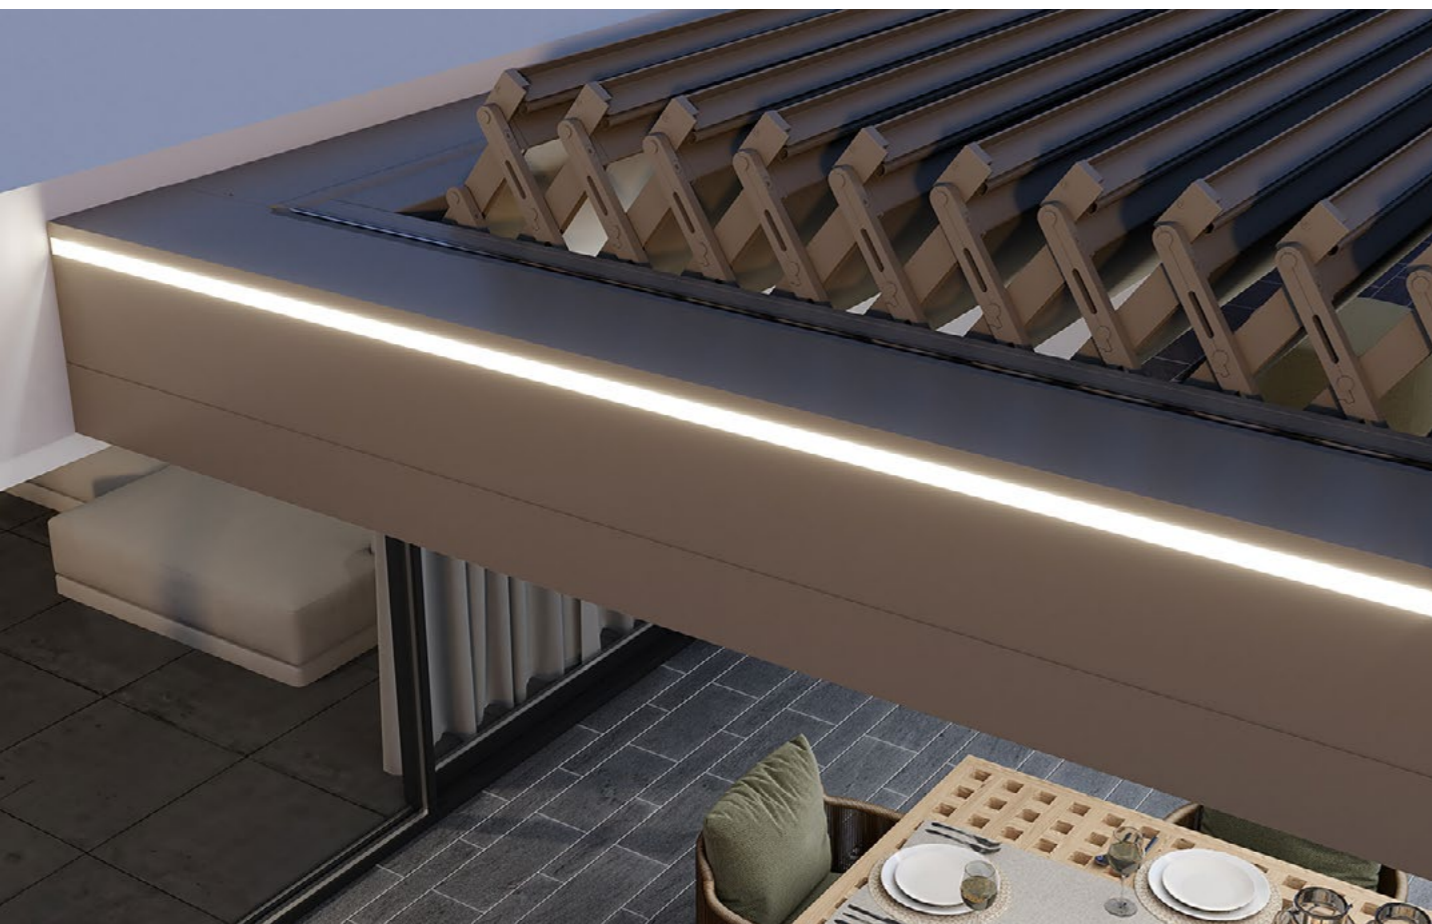

Kedry Skylife

LIVING LIMITLESS

KE
ENJOY THE OUTDOORS

TOP OF THE RANGE

The new model Skylife
of the bioclimatic
range Kedry.

“

*A new way of living
the outdoors in
maximum comfort.*

Design meets functionality

Innovative system

Retractable louver blades, stacked to one side. The louver blades rotate in a single movement closing and opening. Maximum dimensions for a single module: Width 450cm, Projection 611 cm.

Modular system

Attachable modules without limits of dimensions in width or projection.

Open or closed?

Kedry Skylife gives the possibility to customize all types of sceneries. Besides the roof cover, also the sides can be opened or closed by equipping the Skylife with integrated drop awnings, sliding glass systems and draped curtains.

Maximum Watertightness

Water flows through the pillars after being conveyed by a system of all around gutters and drainage components. The louver blades offer an integrated water outflow system.

LED Lighting