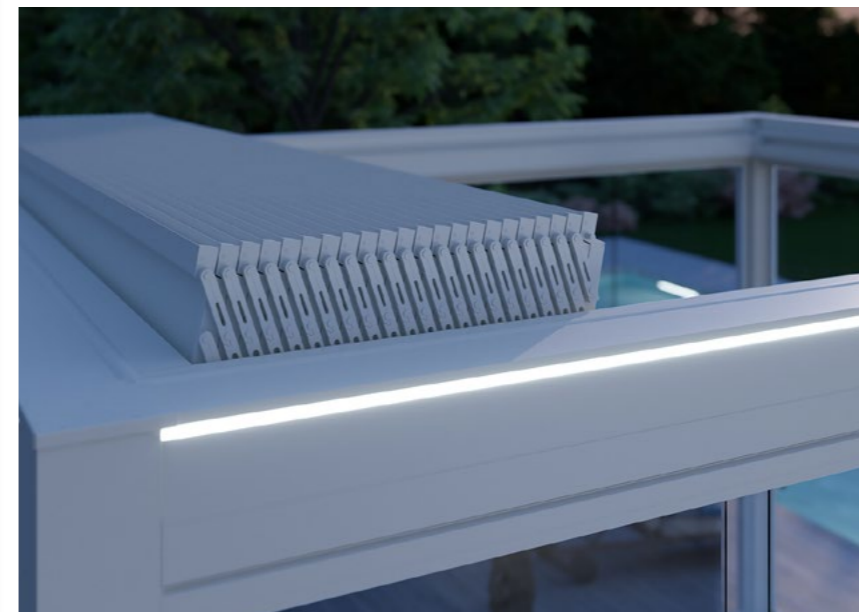

Innovative system

Retractable louver blades, stacked to one side. The louver blades rotate in a single movement closing and opening. Maximum dimensions for a single module: Width 450cm, Projection 611 cm.

Compact sizes

28 Louver blades in the maximum projection. Maximum size of stacked louver blades of 106,6 cm.

Automation

Thanks to combined automated weather sensors of last generation, Kedry Skylife adapts the underneath space to every weather condition (wind, rain, sun).

Modular system

Attachable modules without limits of dimensions in width or projection.

Open or closed?

Kedry Skylife gives the possibility to customize all types of sceneries. Besides the roof cover, also the sides can be opened or closed by equipping the Skylife with integrated drop awnings, sliding glass systems and draped curtains.

Maximum Watertightness

Water flows through the pillars after being conveyed by a system of all around gutters and drainage components. The louver blades offer an integrated water outflow system.

LED Lighting