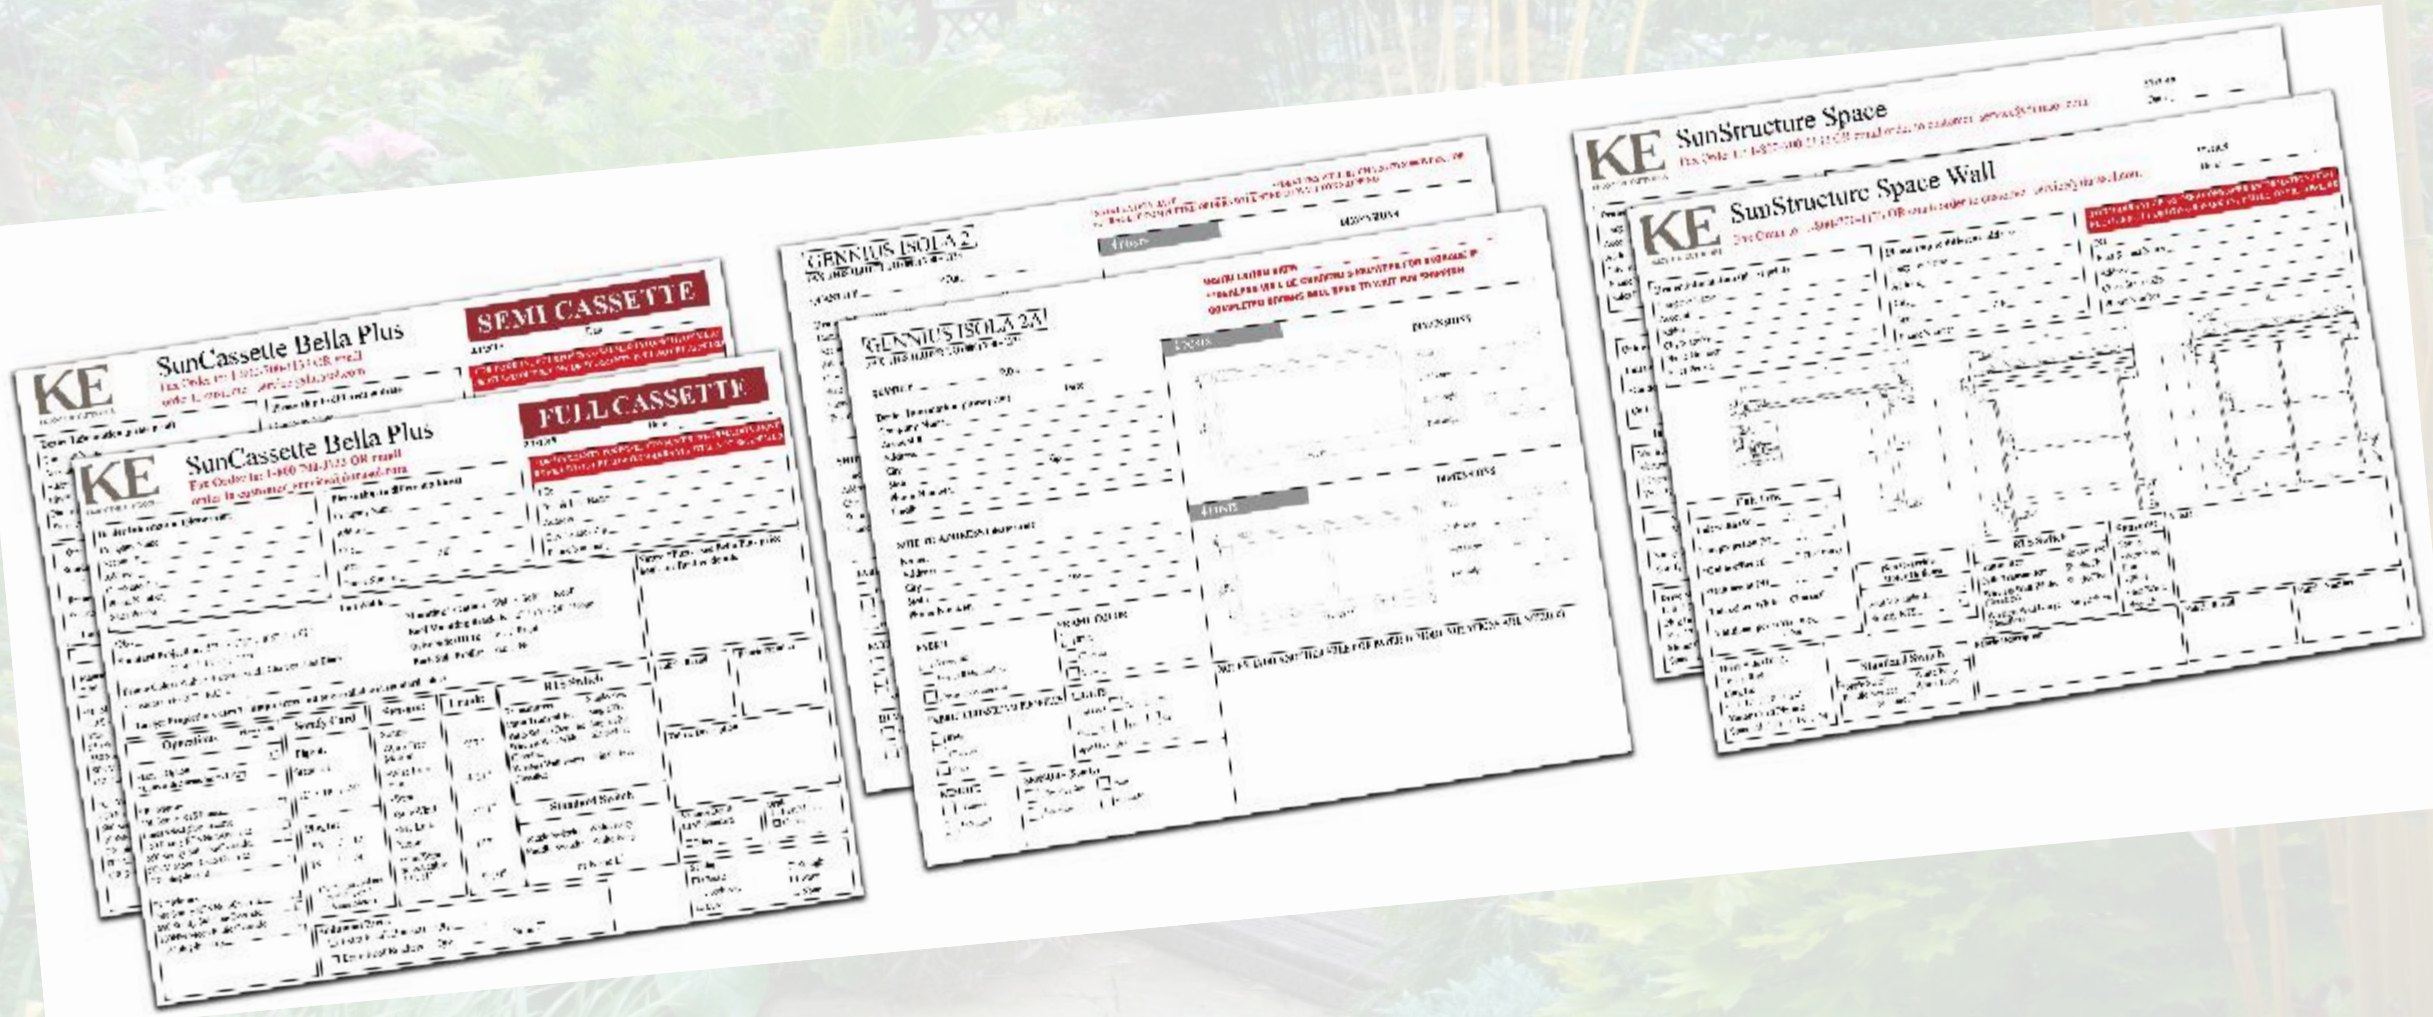

IMPROVED ONLINE ORDER FORMS

WELCOME TO KE USA