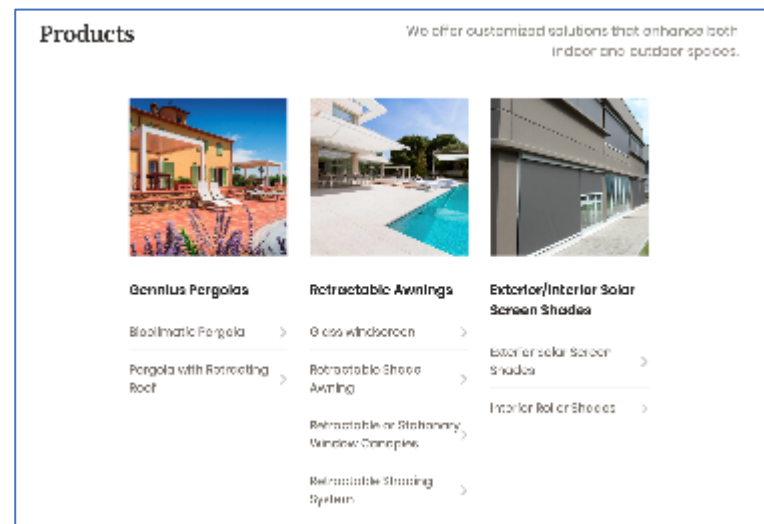

KE PRODUCT MARKETING

- IN PRINT
  - ✓ BROCHURES
  - ✓ TARGETED TRADE MAGAZINES
- - ONLINE
  - ✓ WEBSITE
    - PDF DOCUMENTS
    - LIVE PAGES WITH PHOTOS
  - ✓ FACEBOOK
  - ✓ INSTAGRAM
  - ✓ VIDEOS

WELCOME TO KE USA