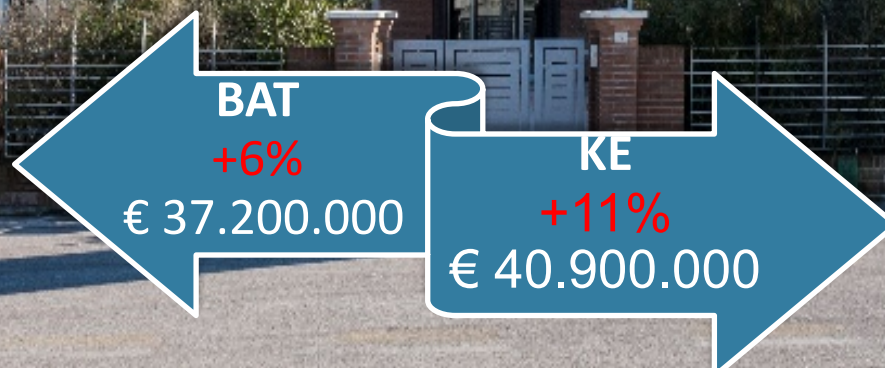

BAT GROUP: ONE GROUP, ONE PROJECT IN EVOLUTION